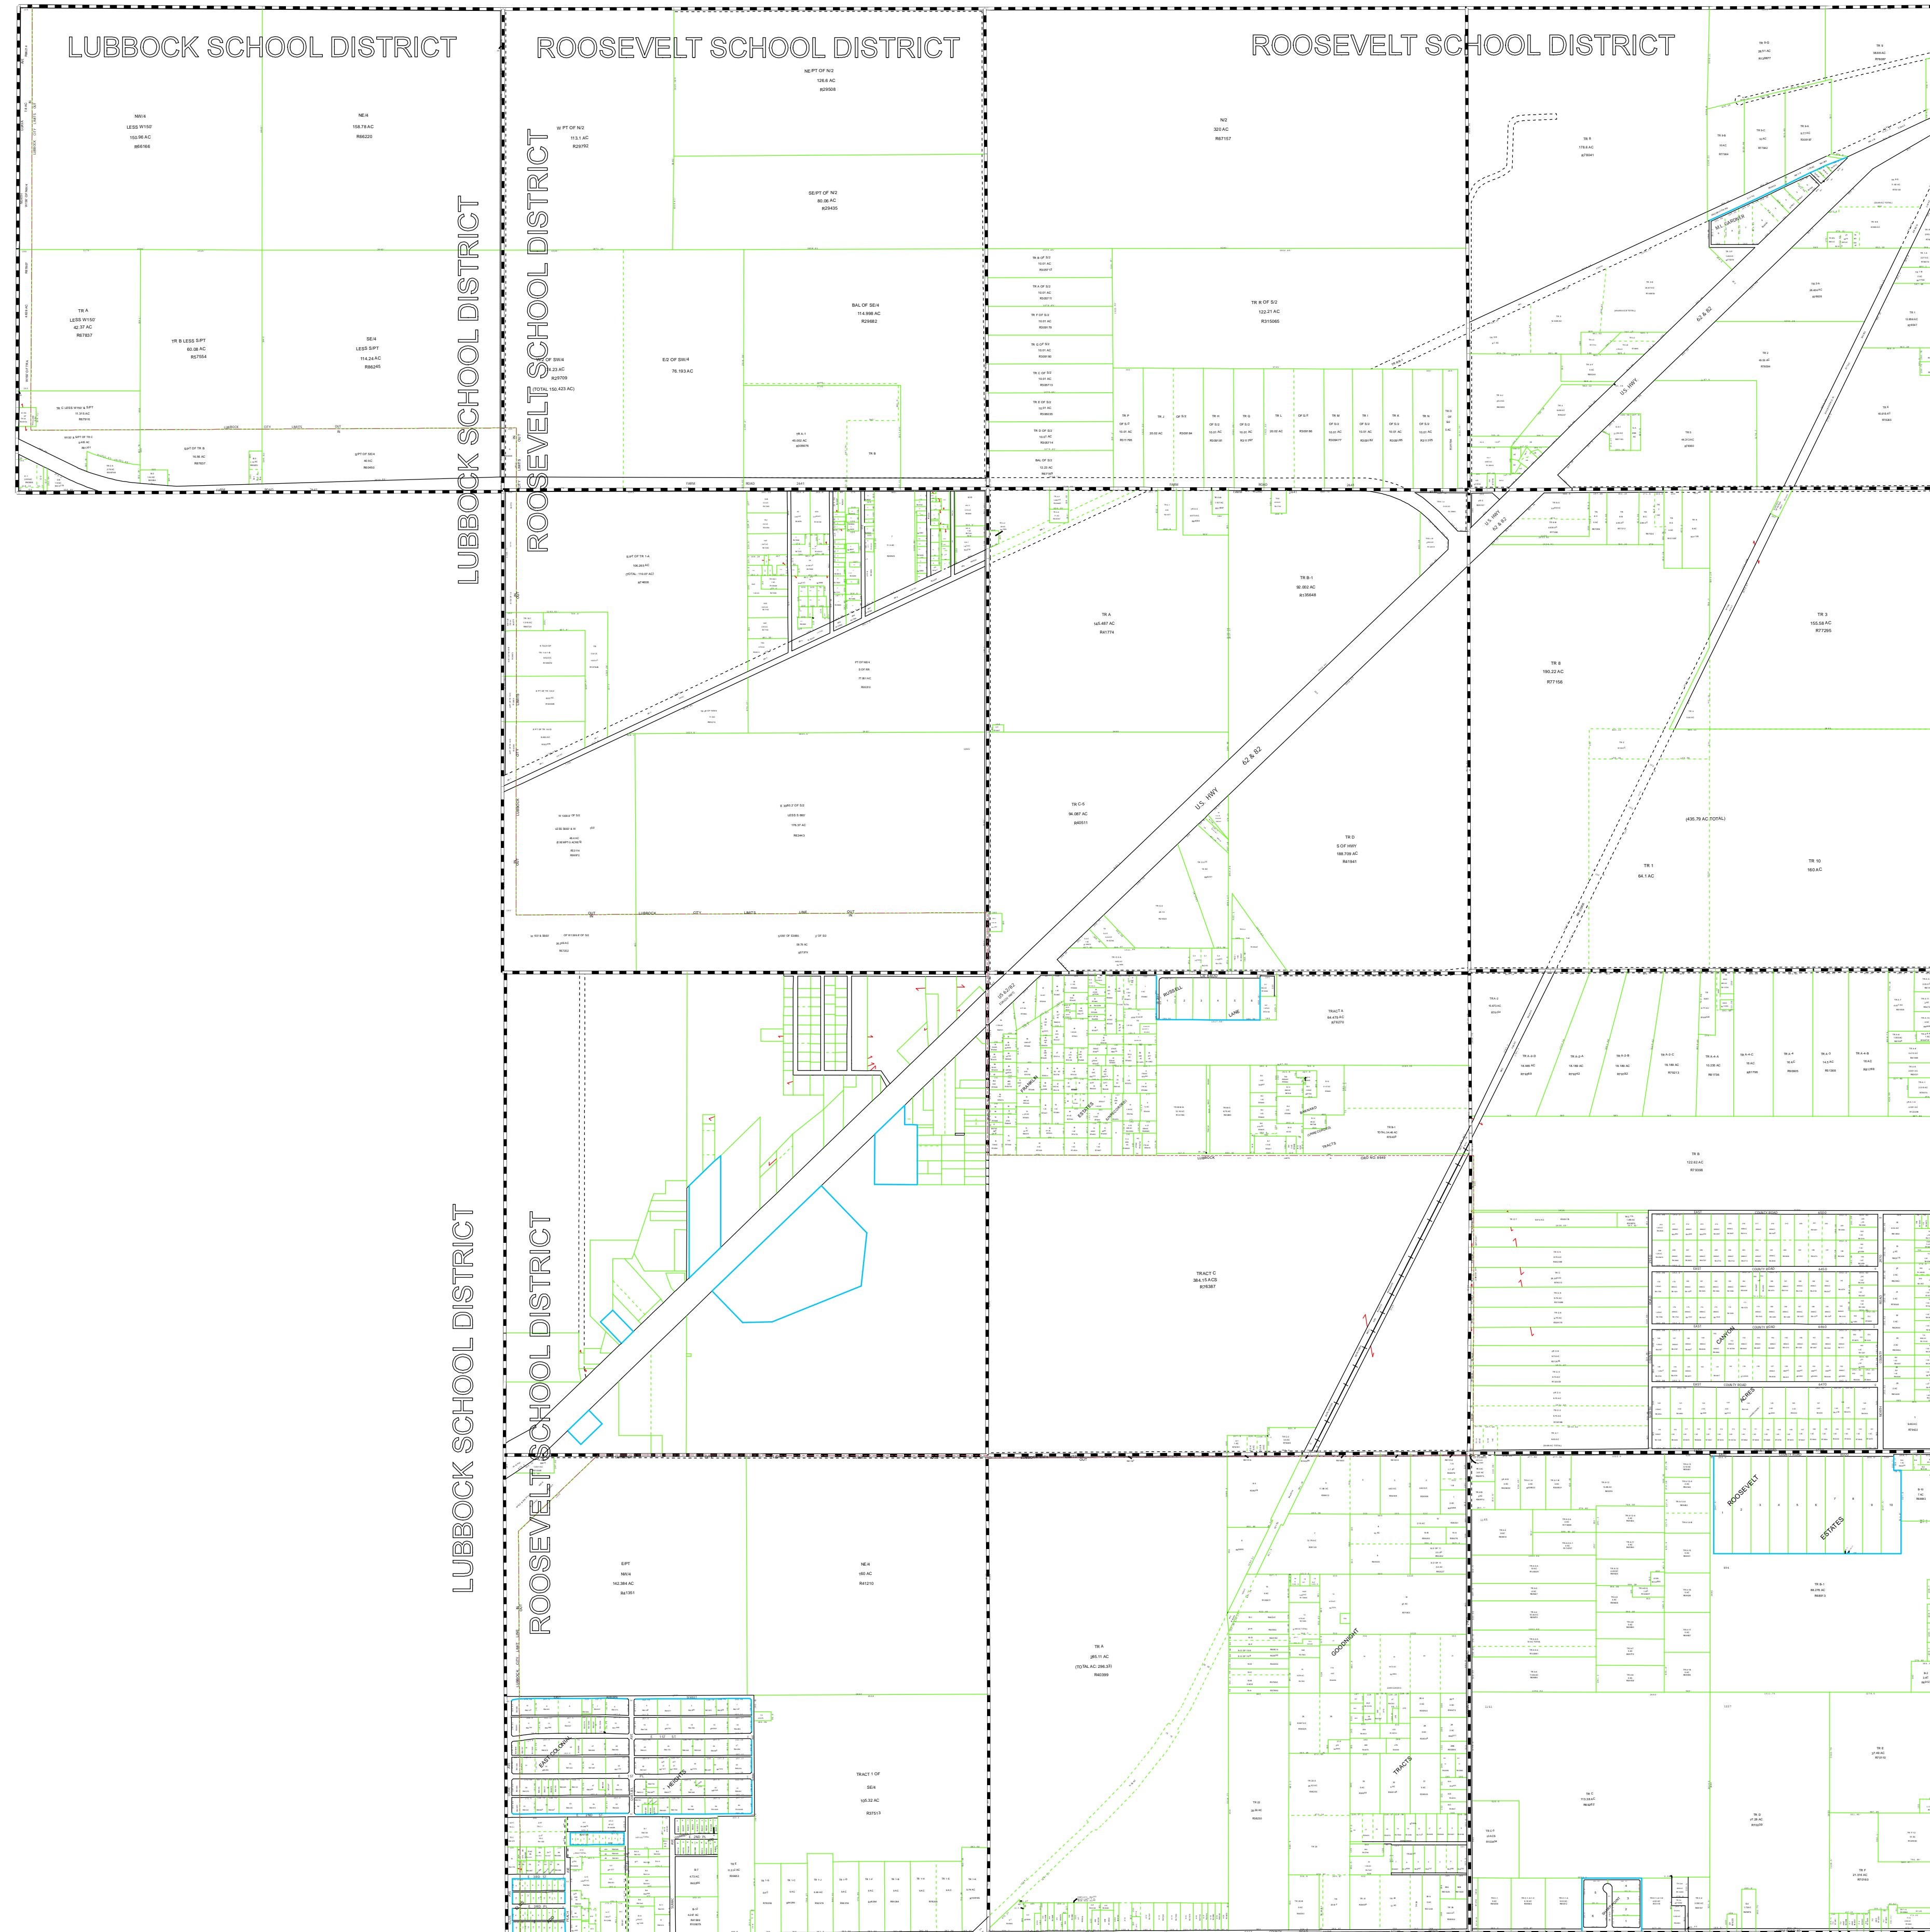

IDALOU SCHOOL DISTRICT

IDALOU SCHOOL DISTRICT

LOCATOR MAP

	A/42 42	A/45 45	A/48 48	A/55 55
BLK & SEC LCAD MAP#s		A/46 46	A/47 47	A/54 54
1-1-2009		A/25 25	A/26 26	A/53 53
		A/4 4	A/23 23	A/24 24

**LEGEND**

- LOT LINE
- LANDHOOK
- - - PRIVATE DRIVE
- ROW LINE
- SUBDIVISION
- SECTION BOUNDARY
- - - CITY LIMITS
- CENTERLINE
- - - EASEMENT LINE
- - - HISTORIC LOT LINE